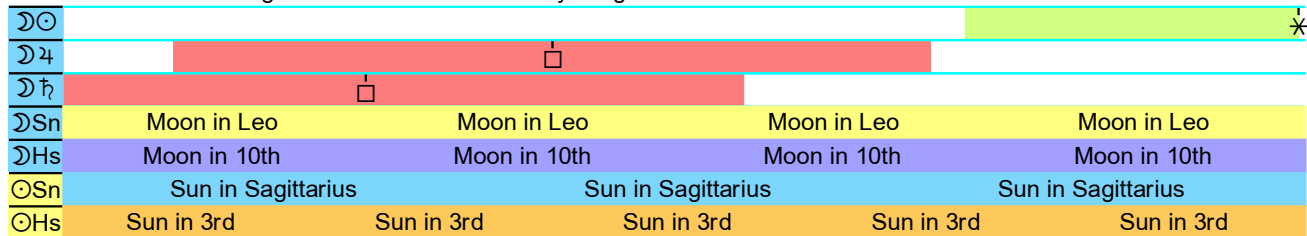

John Lennon: Progressed to Natal : Secondary Progression: Geocentric