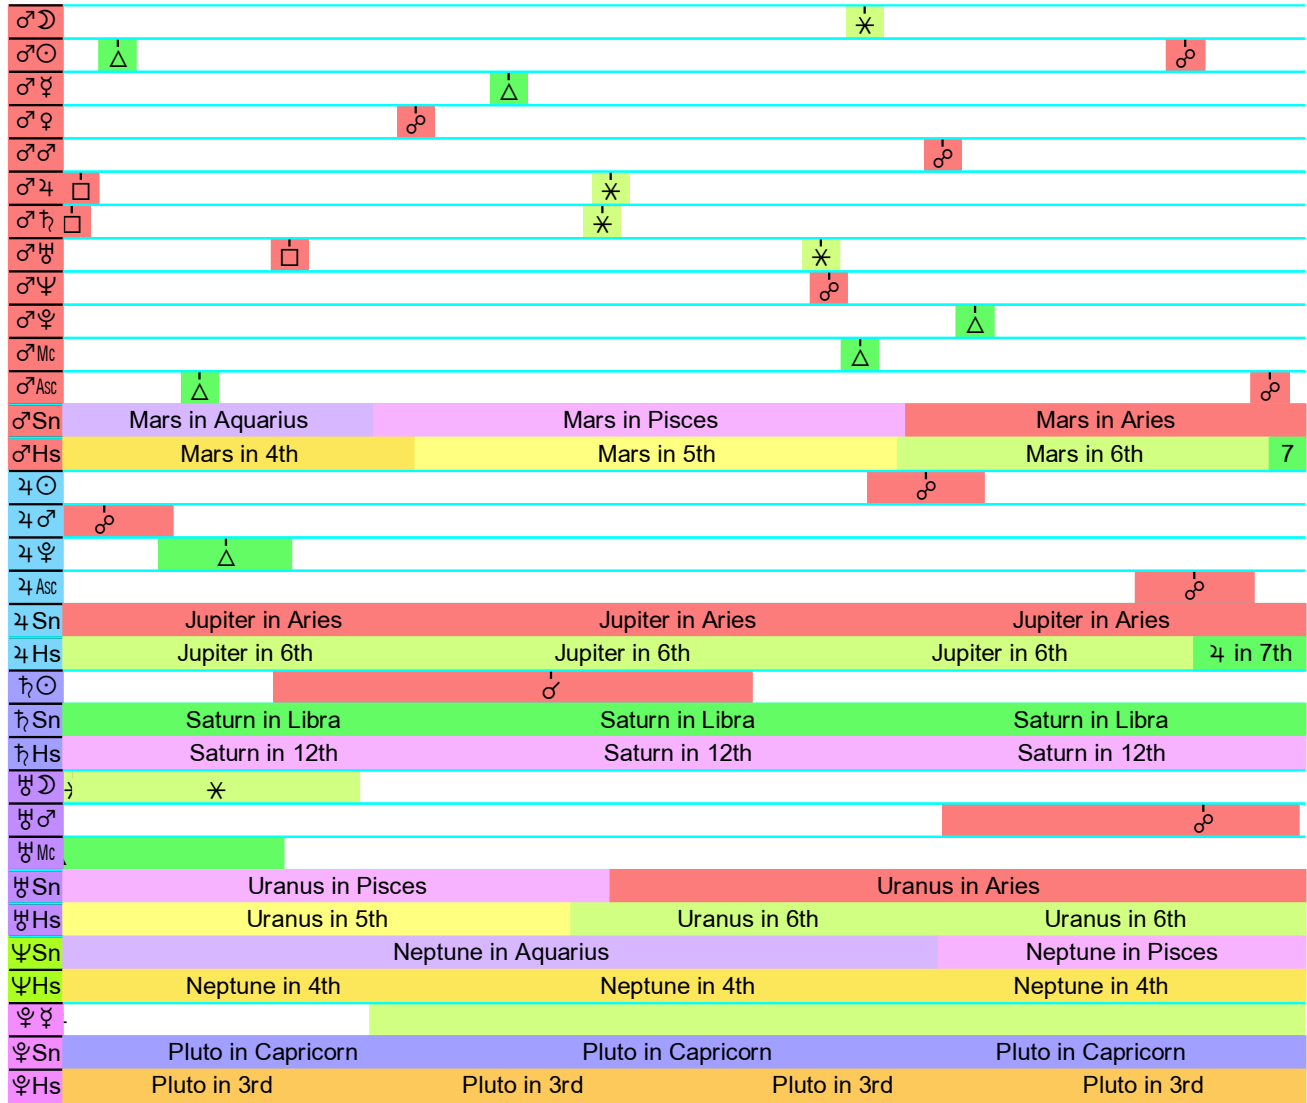

February 2011							March 2011							April 2011													
3	6	9	12	15	18	21	24	27	3	6	9	12	15	18	21	24	27	30	3	6	9	12	15	18	21	24	27

John Lennon: Transit to Natal: Geocentric

John Lennon: Progressed to Natal : Secondary Progression: Geocentric

Time Scan

February 2011								March 2011								April 2011											
3	6	9	12	15	18	21	24	27	3	6	9	12	15	18	21	24	27	30	3	6	9	12	15	18	21	24	27
[Visual representation of a time scan grid with vertical bars indicating planetary positions]																											