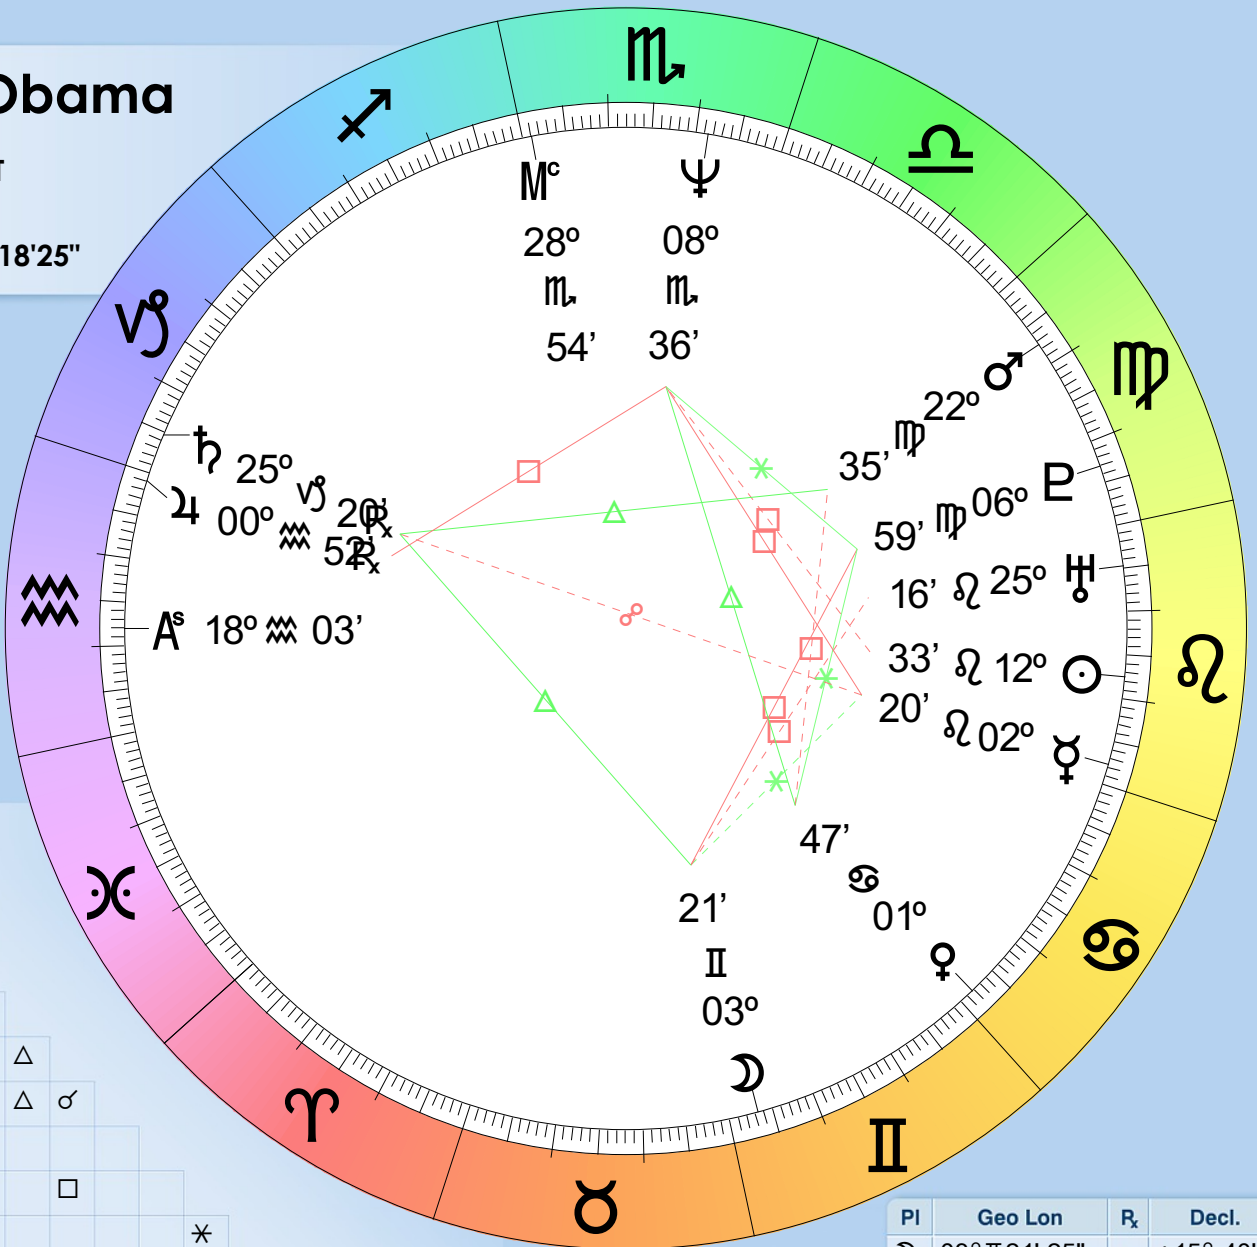

Barack Obama

Aug 4, 1961

07:24:00 PM AHT

Zone: +10:00

Honolulu, HI

157W51'30" 21N18'25"

Zodiac Signs

- ♈ Aries
- ♉ Taurus
- ♊ Gemini
- ♋ Cancer
- ♌ Leo
- ♍ Virgo
- ♎ Libra
- ♏ Scorpio
- ♐ Sagittarius
- ♑ Capricorn
- ♒ Aquarius
- ♓ Pisces

	Crd	Fix	Mut
Fire	0	3	0
Earth	1	0	2
Air	0	1	1
Water	1	1	0

PI	Geo Lon	R _x	Decl.
♄	03° II 21' 25"		+15° 40'
♃	12° ♌ 32' 52"		+17° 03'
♅	02° ♌ 19' 54"		+20° 42'
♁	01° ♌ 47' 22"		+21° 38'
♂	22° ♍ 34' 36"		+03° 37'
♄	00° ♎ 51' 31"	R _x	-20° 35'
♄	25° ♎ 19' 51"	R _x	-21° 15'
♆	25° ♎ 16' 15"		+13° 45'
♁	08° ♏ 36' 21"		-12° 42'
♁	06° ♏ 58' 40"		+20° 34'

Aspect Name	Exact	
♃	Conjunction	000°00'
♅	Opposition	180°00'
♄	Trine	120°00'
♁	Square	090°00'
♆	Sextile	060°00'