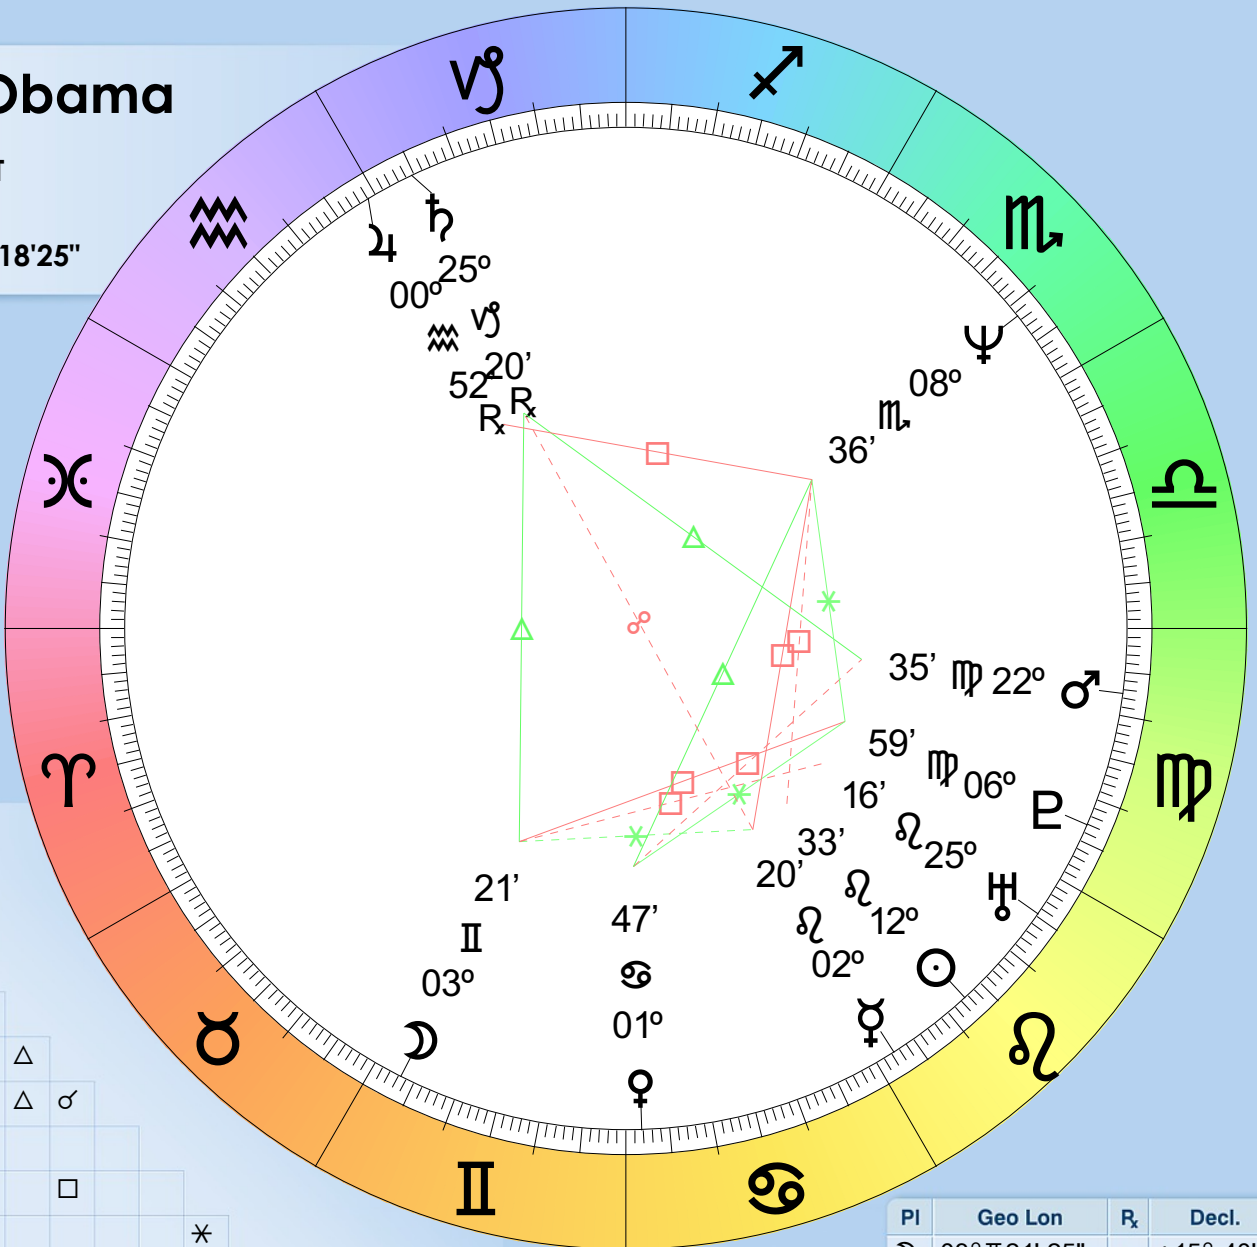

Barack Obama

Aug 4, 1961

07:24:00 PM AHT

Zone: +10:00

Honolulu, HI

157W51'30" 21N18'25"

Zodiac Signs

- ♈ Aries
- ♉ Taurus
- ♊ Gemini
- ♋ Cancer
- ♌ Leo
- ♍ Virgo
- ♎ Libra
- ♏ Scorpio
- ♐ Sagittarius
- ♑ Capricorn
- ♒ Aquarius
- ♓ Pisces

	Crd	Fix	Mut
Fire	0	3	0
Earth	1	0	2
Air	0	1	1
Water	1	1	0

PI	Geo Lon	R _x	Decl.
♄	03° II 21' 25"		+15° 40'
♌	12° ♋ 32' 52"		+17° 03'
♃	02° ♋ 19' 54"		+20° 42'
♀	01° ♋ 47' 22"		+21° 38'
♂	22° ♎ 34' 36"		+03° 37'
♃	00° ♊ 51' 31"	R _x	-20° 35'
♄	25° ♊ 19' 51"	R _x	-21° 15'
♅	25° ♋ 16' 15"		+13° 45'
♆	08° ♌ 36' 21"		-12° 42'
♇	06° ♎ 58' 40"		+20° 34'

Aspect Name	Exact	
♄	Conjunction	000°00'
♄	Opposition	180°00'
♄	Trine	120°00'
♄	Square	090°00'
♄	Sextile	060°00'