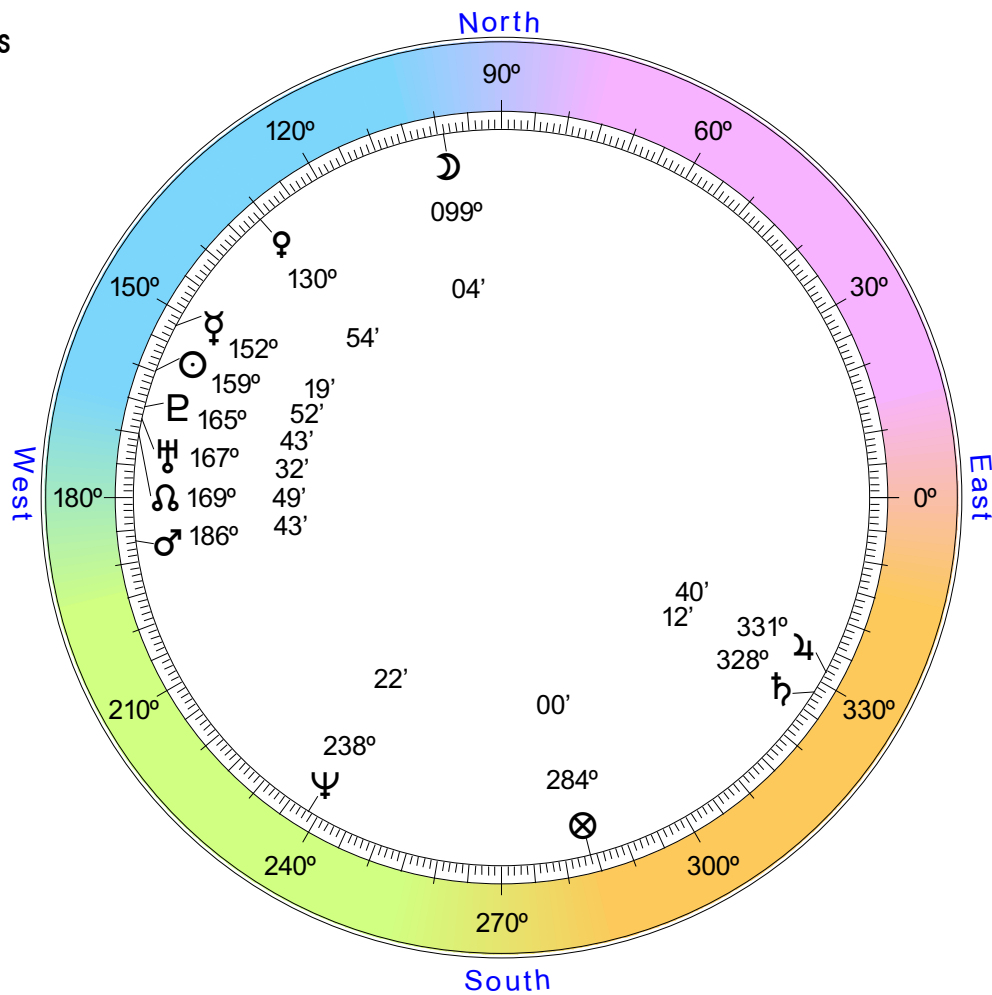

# Local Space Cities

Barack Obama  
 Aug 04, 1961  
 Honolulu, HI  
 07:24:00 PM AHT  
 ZONE: +10:00  
 157W51'30"  
 21N18'25"

Compliments of  
 Matrix Software  
 415 N. State St.  
 Big Rapids, MI 49307  
 1-800-PLANETS

## Orb from Planet Lines

| The Sun is the Self, identity, future, father, authority, men, teachers, elders. | The Moon is our support system, nourishment, past, habits, memory, public, mother, and womb.  | Mercury is the light in our eyes, the mind, ideas, study, communications, connections, and thoughts. | Venus is love, loving, values, valuing, caring, appraisal, money, appreciation, and compassion.  | Mars is drive and motivation, what moves us to action, ambition, and the search for union. |
|--|---|--|--|--|
| The Sun  | The Moon  | Mercury  | Venus  | Mars   |
| Manila 009°27'<br>Singapore 015°54'  | Cairo 000°56'<br>Beirut, LEB 004°13'<br>Jerusalem 004°37'<br>Bagdad 012°42'<br>Tehran 017°20' | Shanghai 000°31'<br>Hanoi 005°51'<br>Hong Kong 007°24'<br>Manila 016°59'<br>Singapore 023°26'        | Karachi 004°47'<br>Delhi 007°55'<br>New Delhi 007°57'<br>Peking 012°04'<br>Lhasa, Tibet 013°48'<br>Tokyo 019°37'<br>Shanghai 021°57'<br>Hanoi 027°16'<br>Hong Kong 028°50' | Perth 024°30'  |