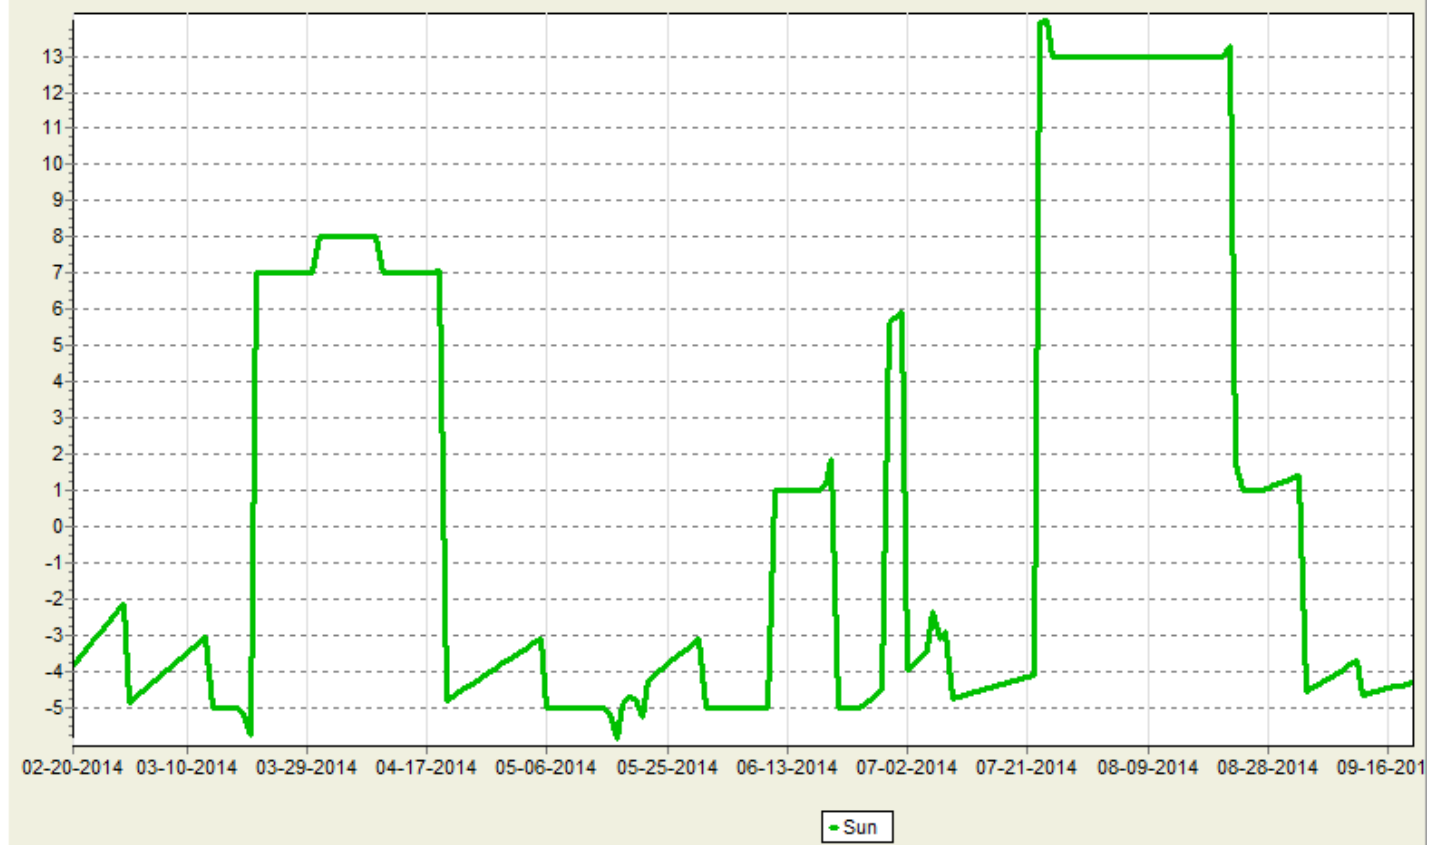

2014 Electional Forecast

*** SUN: STRENGTH, IDENTITY, CONFIDENCE ***

Feb 20, 2014 Tran-to-Tran

-5.00 Points, Tran Sun Degree/Dignity, Table # 1

1.14 Points, Tran Sun tri Tran Jup, Orb = 9°

TOTAL = -3.86 points

Feb 21, 2014 Tran-to-Tran

-5.00 Points, Tran Sun Degree/Dignity, Table # 1

1.36 Points, Tran Sun tri Tran Jup, Orb = 7°57'

TOTAL = -3.64 points

Feb 22, 2014 Tran-to-Tran

-5.00 Points, Tran Sun Degree/Dignity, Table # 1

1.57 Points, Tran Sun tri Tran Jup, Orb = 6°54'

TOTAL = -3.43 points

Feb 23, 2014 Tran-to-Tran

-5.00 Points, Tran Sun Degree/Dignity, Table # 1

1.79 Points, Tran Sun tri Tran Jup, Orb = 5°51'

TOTAL = -3.21 points

Feb 24, 2014 Tran-to-Tran

-5.00 Points, Tran Sun Degree/Dignity, Table # 1

2.00 Points, Tran Sun tri Tran Jup, Orb = 4°49'

TOTAL = -3.00 points