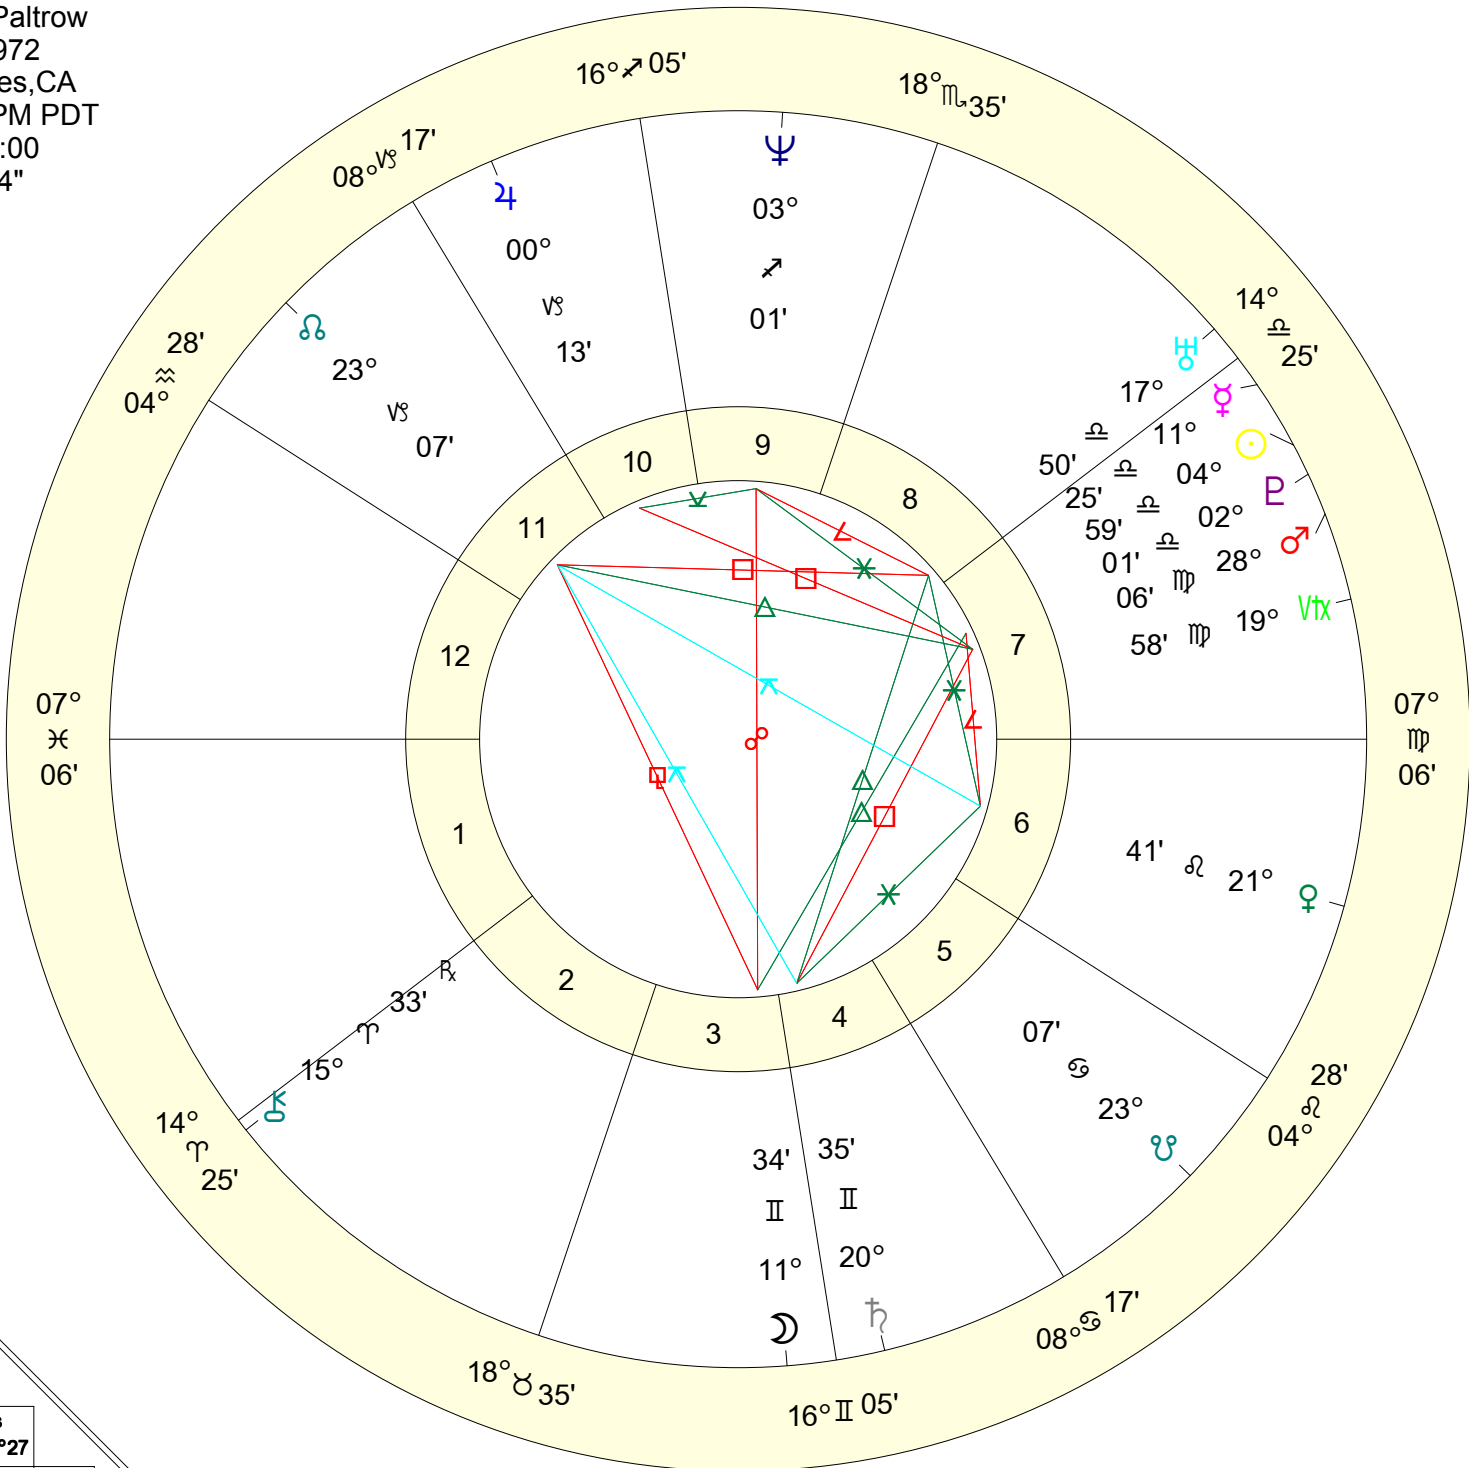

Gwyneth Paltrow
 Sep 27, 1972
 Los Angeles, CA
 05:25:00 PM PDT
 Zone: +07:00
 118W14'34"
 34N03'08"

| | | | | | | | | | | | | |
|---|-------|-------|-------|-------|-------|-------|-------|-------|-------|----|---|---|
| ☉ | Δs | | | | | | | | | | | |
| | 06°35 | | | | | | | | | | | |
| ♀ | Δs | ♁s | | | | | | | | | | |
| | 00°08 | 06°27 | | | | | | | | | | |
| ♀ | | ∟s | ∟s | | | | | | | | | |
| | | 01°42 | 04°44 | | | | | | | | | |
| ♂ | | ♁s ♁ | | | | | | | | | | |
| | | 06°53 | | | | | | | | | | |
| ♃ | | □s | | | □a | | | | | | | |
| | | 04°46 | | | 02°07 | | | | | | | |
| ♄ | ♁a | | | ✳s | □s | | | | | | | |
| | 09°01 | | | 01°06 | 07°31 | | | | | | | |
| ♅ | Δa | ♁a | ✳s | | | Δa | | | | | | |
| | 06°16 | 06°25 | 03°51 | | | 02°45 | | | | | | |
| ♆ | ♁s | ✳s | | | ✳a | ∟a | | | | | | |
| | 08°32 | 01°57 | | | 04°56 | 02°48 | | | | | | |
| ♇ | Δs | ♁s | | | ∟s | ♁a | □a | | | | | |
| | 09°32 | 02°57 | | | 04°40 | 03°56 | 01°48 | | | | | |
| ♁ | ♁s | | | ✳s | Δa | | | | ♁a | ✳a | | |
| | 04°32 | | | 04°40 | 05°36 | | | 04°29 | 01°45 | | | |
| ♂ | □a | ♁s | | | | | | | | | | |
| | 04°28 | 02°07 | | | | | | | | | | |
| | | | | | | | | | | | | |
| | ☾ | ☉ | ♀ | ♂ | ♃ | ♄ | ♅ | ♆ | ♇ | ♁ | ♁ | ♁ |