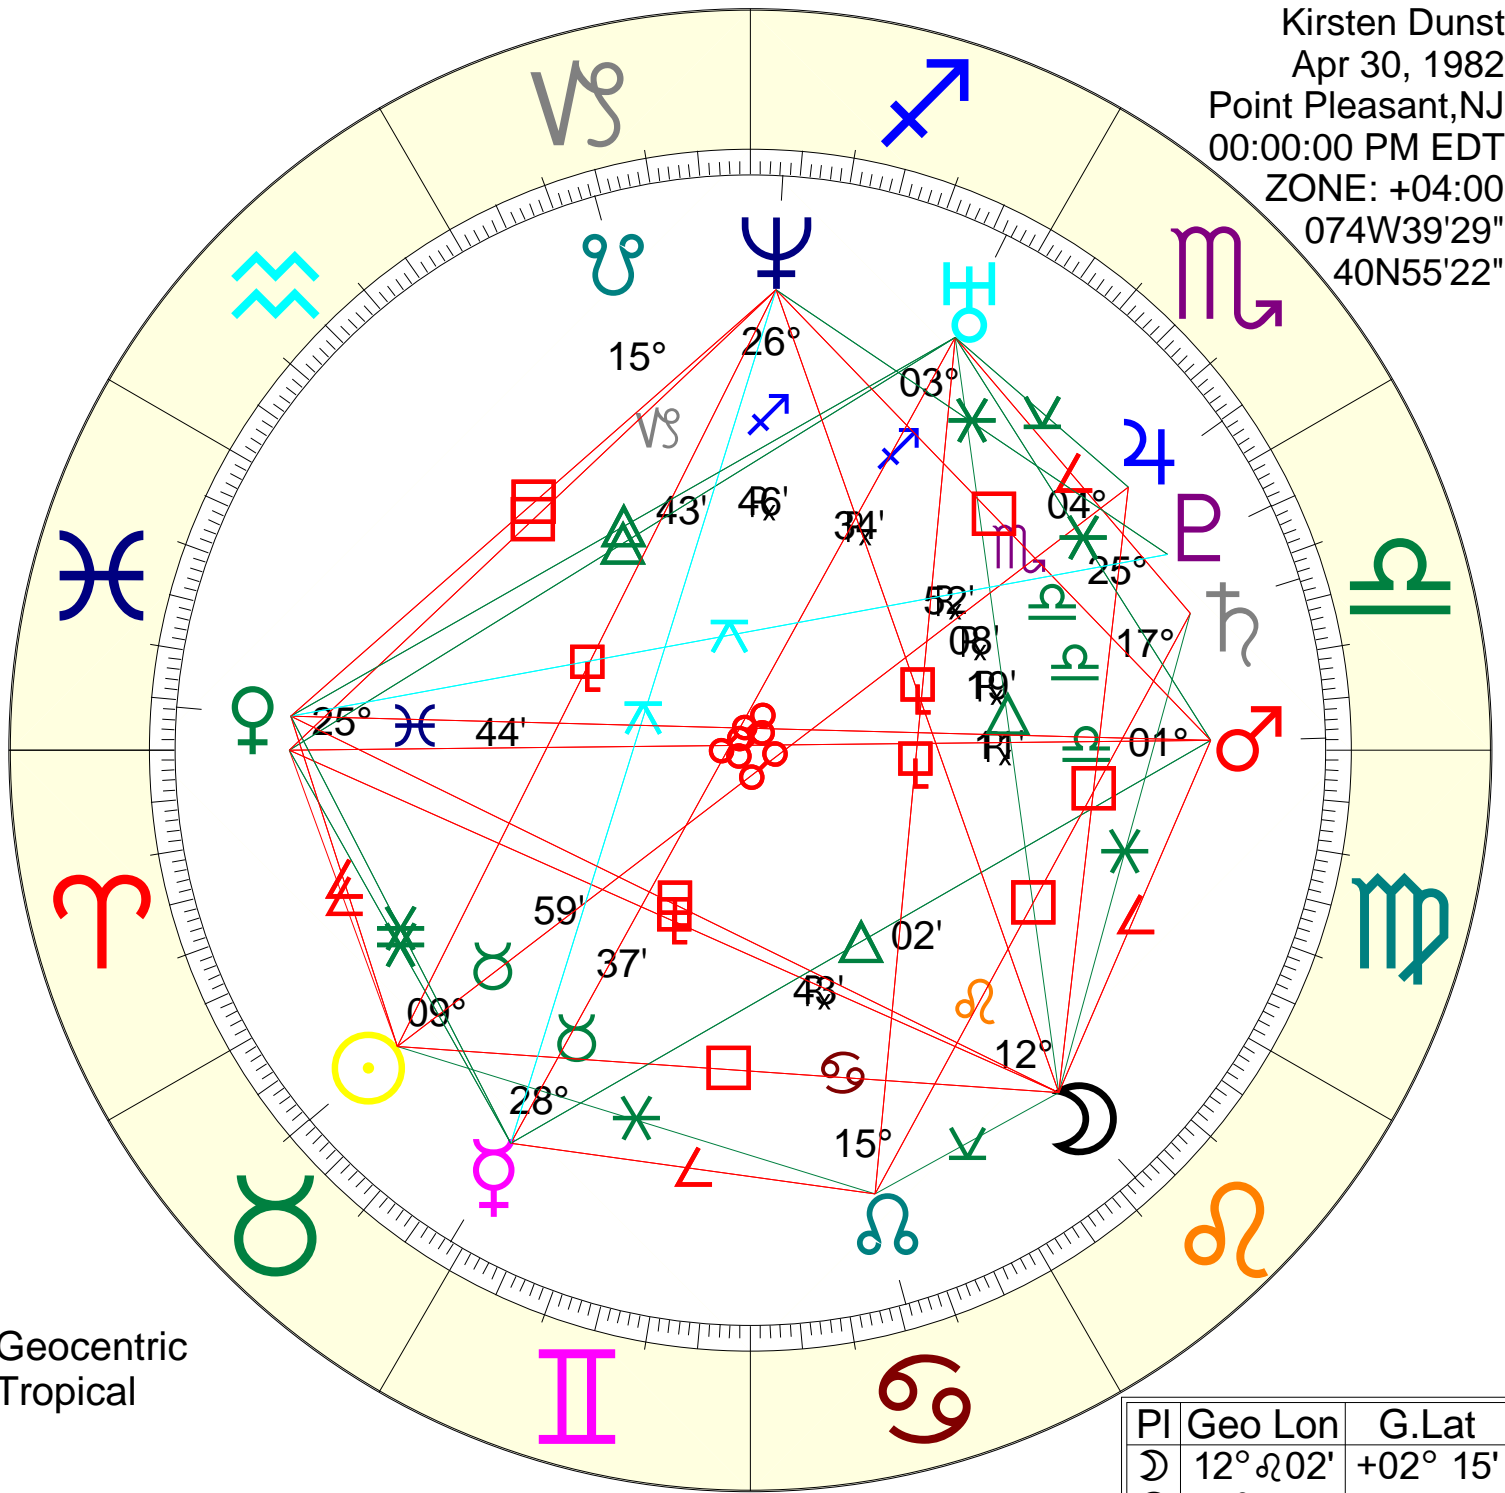

Kirsten Dunst
 Apr 30, 1982
 Point Pleasant, NJ
 00:00:00 PM EDT
 ZONE: +04:00
 074W39'29"
 40N55'22"

Geocentric
 Tropical

Aspects:

☽♁♂	0°16's	☽♁♀	1°19's	♀♁♂	2°33'a	☽♁♁	5°17'a
♀♁♂	0°35's	♂♁♂	1°38's	♀♁♀	2°54's	♀♁♂	5°27'a
☉♁♀	0°45's	☉♁♂	1°48'a	☽♁♂	4°08'a	☽♁♂	7°10's
♀♁♂	1°03'a	♀♁♂	1°51's	♂♁♂	4°24'a	♁♂♂	7°49's
♁♂♂	1°14's	☽♁☉	2°04's	♀♁♁	4°56'a	♀♁♁	7°50'a
♁♂♁	1°18'a	♂♁♁	2°23's	☉♁♂	5°07's	☽♁♁	8°29's

Pl	Geo Lon	G.Lat
☽	12°♁02'	+02° 15'
☉	09°♁59'	+00' 00"
♀	28°♁37'	+02° 15'
♂	25°♁44'	-01° 07'
♁	01°♁11'	+01° 49'
♂	04°♁52'	+01° 27'
♁	17°♁19'	+02° 45'
♁	03°♁34'	+00° 10'
♂	26°♁46'	+01° 19'
♁	25°♁08'	+17° 37'
♁	15°♁43'	+00' 00"
Mc	25°♁28'	+00' 00"