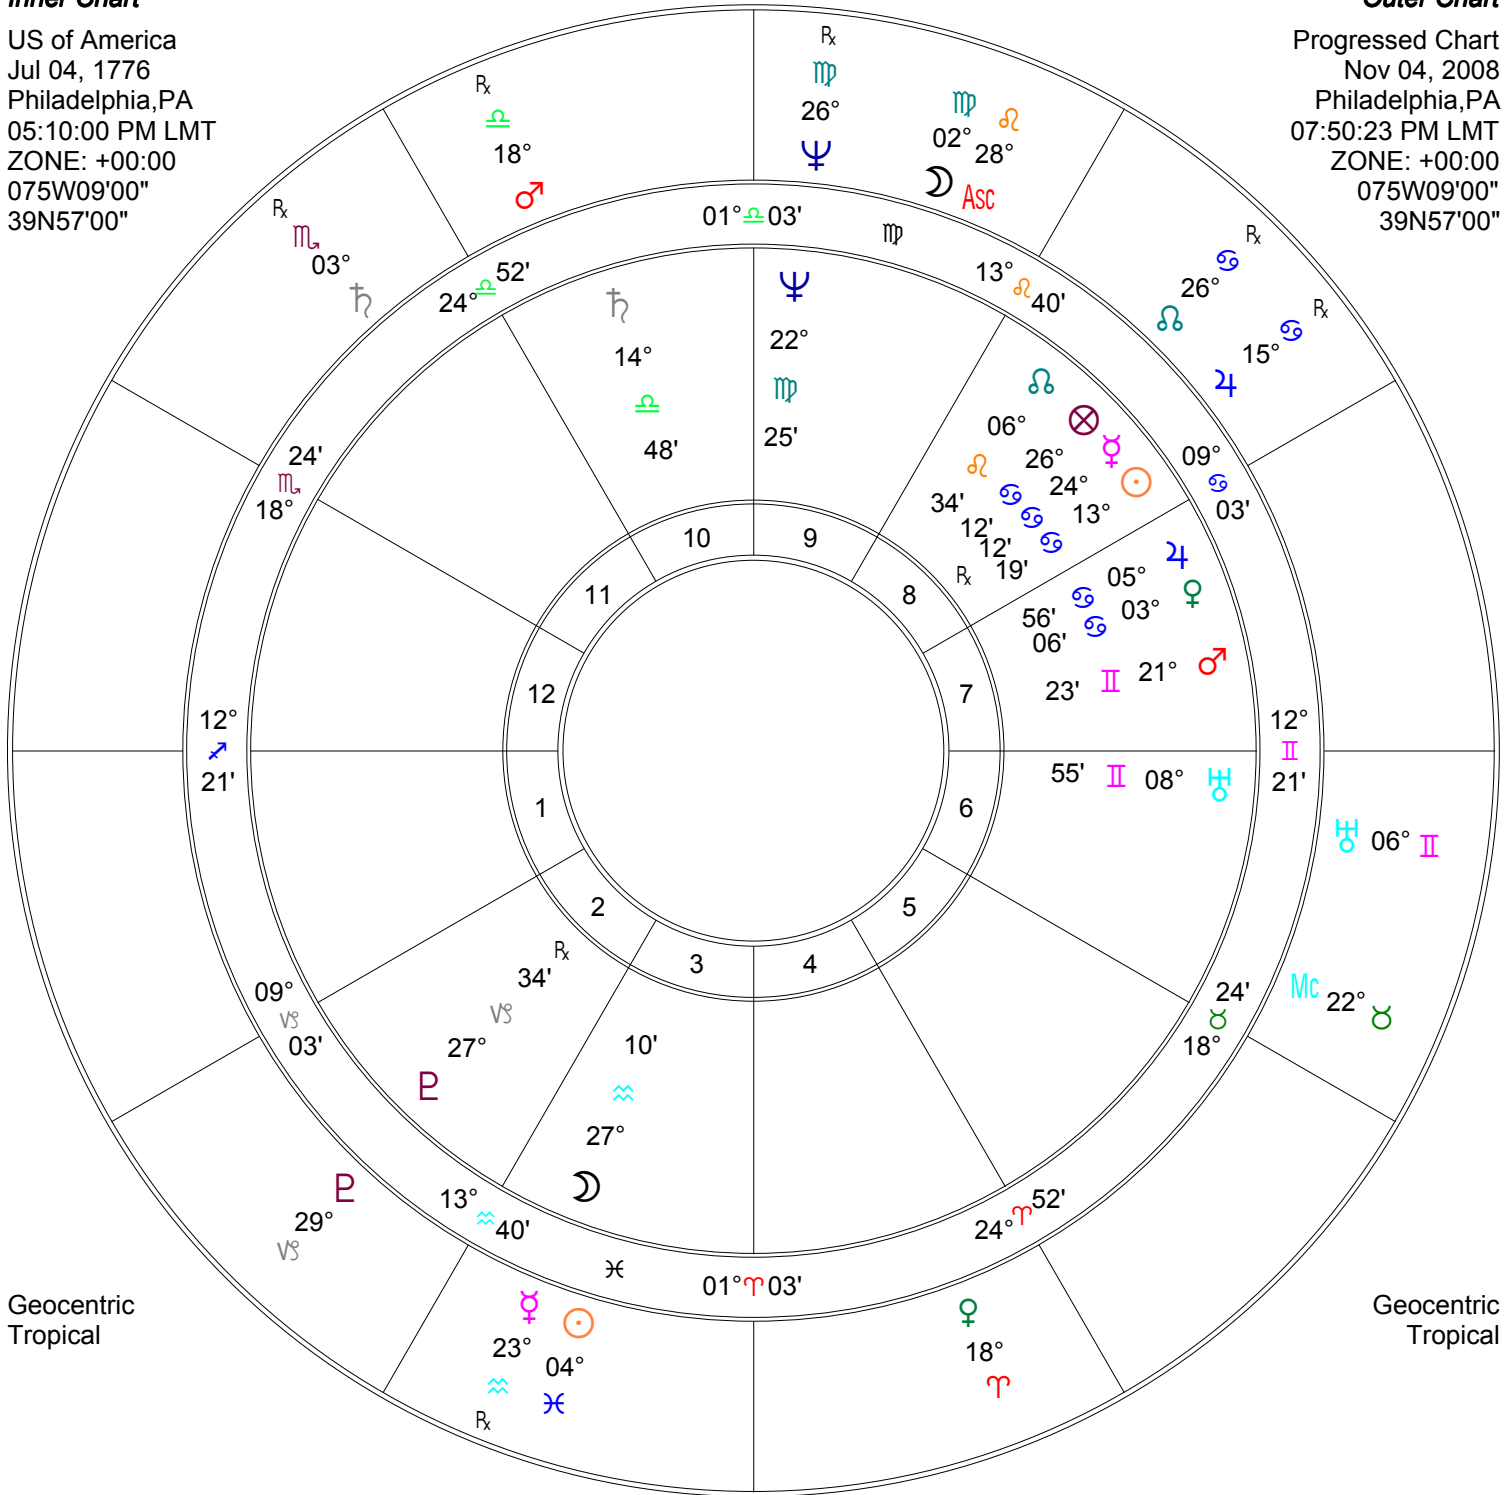

Inner Chart

US of America
 Jul 04, 1776
 Philadelphia, PA
 05:10:00 PM LMT
 ZONE: +00:00
 075W09'00"
 39N57'00"

Outer Chart

Progressed Chart
 Nov 04, 2008
 Philadelphia, PA
 07:50:23 PM LMT
 ZONE: +00:00
 075W09'00"
 39N57'00"

Geocentric
Tropical

Geocentric
Tropical

US of America

PI	Geo Lon	R _x	Decl.
☽	27° 10' 26"		- 14° 12'
☉	13° 19' 22"		+22° 48'
♀	24° 11' 51"	R _x	+17° 29'
♀	03° 06' 18"		+23° 32'
♂	21° 22' 33"		+23° 34'
♃	05° 55' 59"		+23° 16'
♄	14° 48' 19"		- 03° 31'
♅	08° 55' 19"		+21° 44'
♆	22° 25' 12"		+04° 10'
♇	27° 33' 45"	R _x	- 23° 43'

Progressed Chart

PI	Geo Lon	R _x	Decl.
☽	02° 30' 03"		+13° 25'
☉	04° 01' 58"		- 10° 03'
♀	23° 29' 16"	R _x	- 10° 32'
♀	18° 01' 09"		+07° 46'
♂	18° 40' 25"	R _x	- 04° 27'
♃	15° 38' 09"	R _x	+22° 57'
♄	03° 17' 36"	R _x	- 10° 09'
♅	06° 59' 16"		+21° 28'
♆	26° 19' 24"	R _x	+02° 41'
♇	29° 09' 28"		- 23° 33'