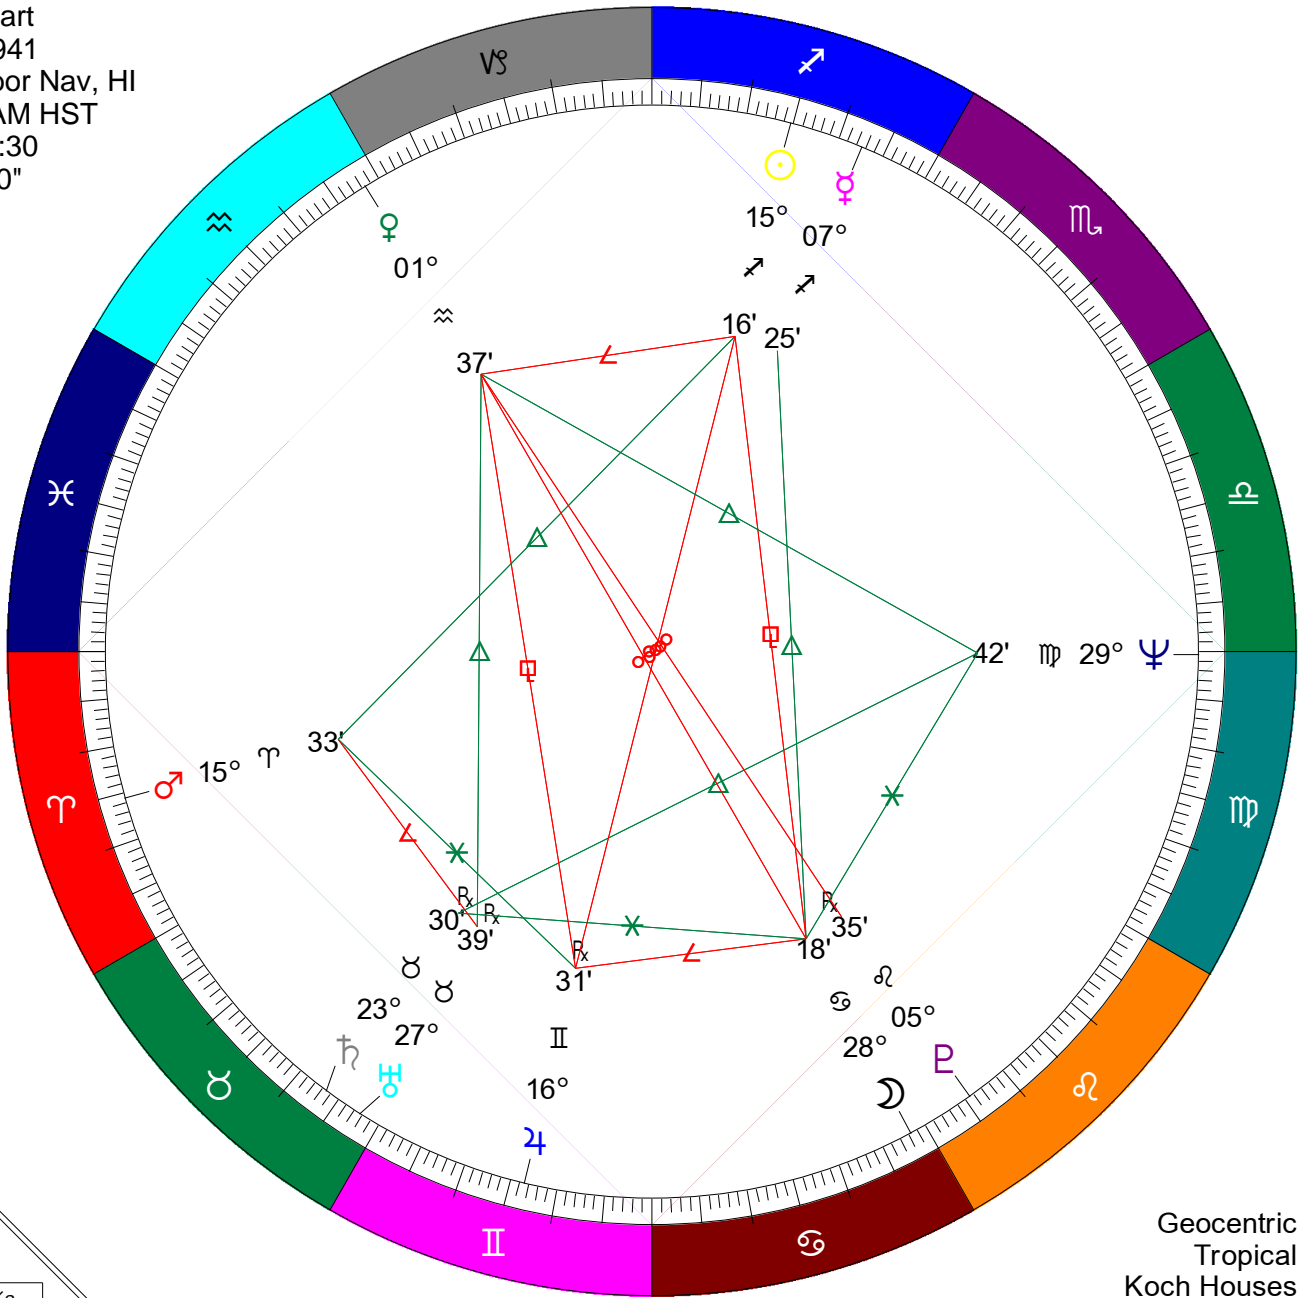

Transit Chart  
 Dec 07, 1941  
 Pearl Harbor Nav, HI  
 07:53:00 AM HST  
 Zone: +10:30  
 157W56'00"  
 21N21'00"

|   |       |       |       |       |       |       |  |  |  |  |  |  |
|---|-------|-------|-------|-------|-------|-------|--|--|--|--|--|--|
| ♁ | ♁a    |       |       |       |       |       |  |  |  |  |  |  |
|   | 01°59 |       |       |       |       |       |  |  |  |  |  |  |
| ♃ | ♁a    | ♁a    |       |       |       |       |  |  |  |  |  |  |
|   | 09°07 | 07°52 |       |       |       |       |  |  |  |  |  |  |
| ♀ | ♁a    | ♁a    |       |       |       |       |  |  |  |  |  |  |
|   | 03°19 | 01°21 |       |       |       |       |  |  |  |  |  |  |
| ♂ |       | ♁a    |       |       |       |       |  |  |  |  |  |  |
|   |       | 00°16 |       |       |       |       |  |  |  |  |  |  |
| ♃ | ♁a    | ♁a    | ♁s    | ♁a    |       |       |  |  |  |  |  |  |
|   | 03°13 | 01°14 | 00°06 | 00°58 |       |       |  |  |  |  |  |  |
| ♄ | ♁s    |       |       |       |       |       |  |  |  |  |  |  |
|   | 04°48 |       |       |       |       |       |  |  |  |  |  |  |
| ♅ | ♁s    |       | ♁s    | ♁s    | ♁s    |       |  |  |  |  |  |  |
|   | 00°39 |       | 03°58 | 02°54 | 04°09 |       |  |  |  |  |  |  |
| ♆ | ♁a    |       | ♁s    |       | ♁s    | ♁s    |  |  |  |  |  |  |
|   | 01°25 |       | 01°55 |       | 06°13 | 02°03 |  |  |  |  |  |  |
| ♇ | ♁a    | ♁s    | ♁a    | ♁s    | ♁s    |       |  |  |  |  |  |  |
|   | 07°17 | 09°42 | 01°50 | 03°58 | 04°04 |       |  |  |  |  |  |  |
| ♈ |       | ♁a    |       | ♁a    | ♁s    |       |  |  |  |  |  |  |
|   |       | 00°08 |       | 00°24 | 01°22 | 02°30 |  |  |  |  |  |  |
| ♉ |       |       | ♁s    |       | ♁s    | ♁a    |  |  |  |  |  |  |
|   |       |       | 02°15 |       | 04°10 | 01°43 |  |  |  |  |  |  |
| ♊ | ♁     | ♁     | ♁     | ♁     | ♁     | ♁     |  |  |  |  |  |  |
|   | ♁     | ♁     | ♁     | ♁     | ♁     | ♁     |  |  |  |  |  |  |